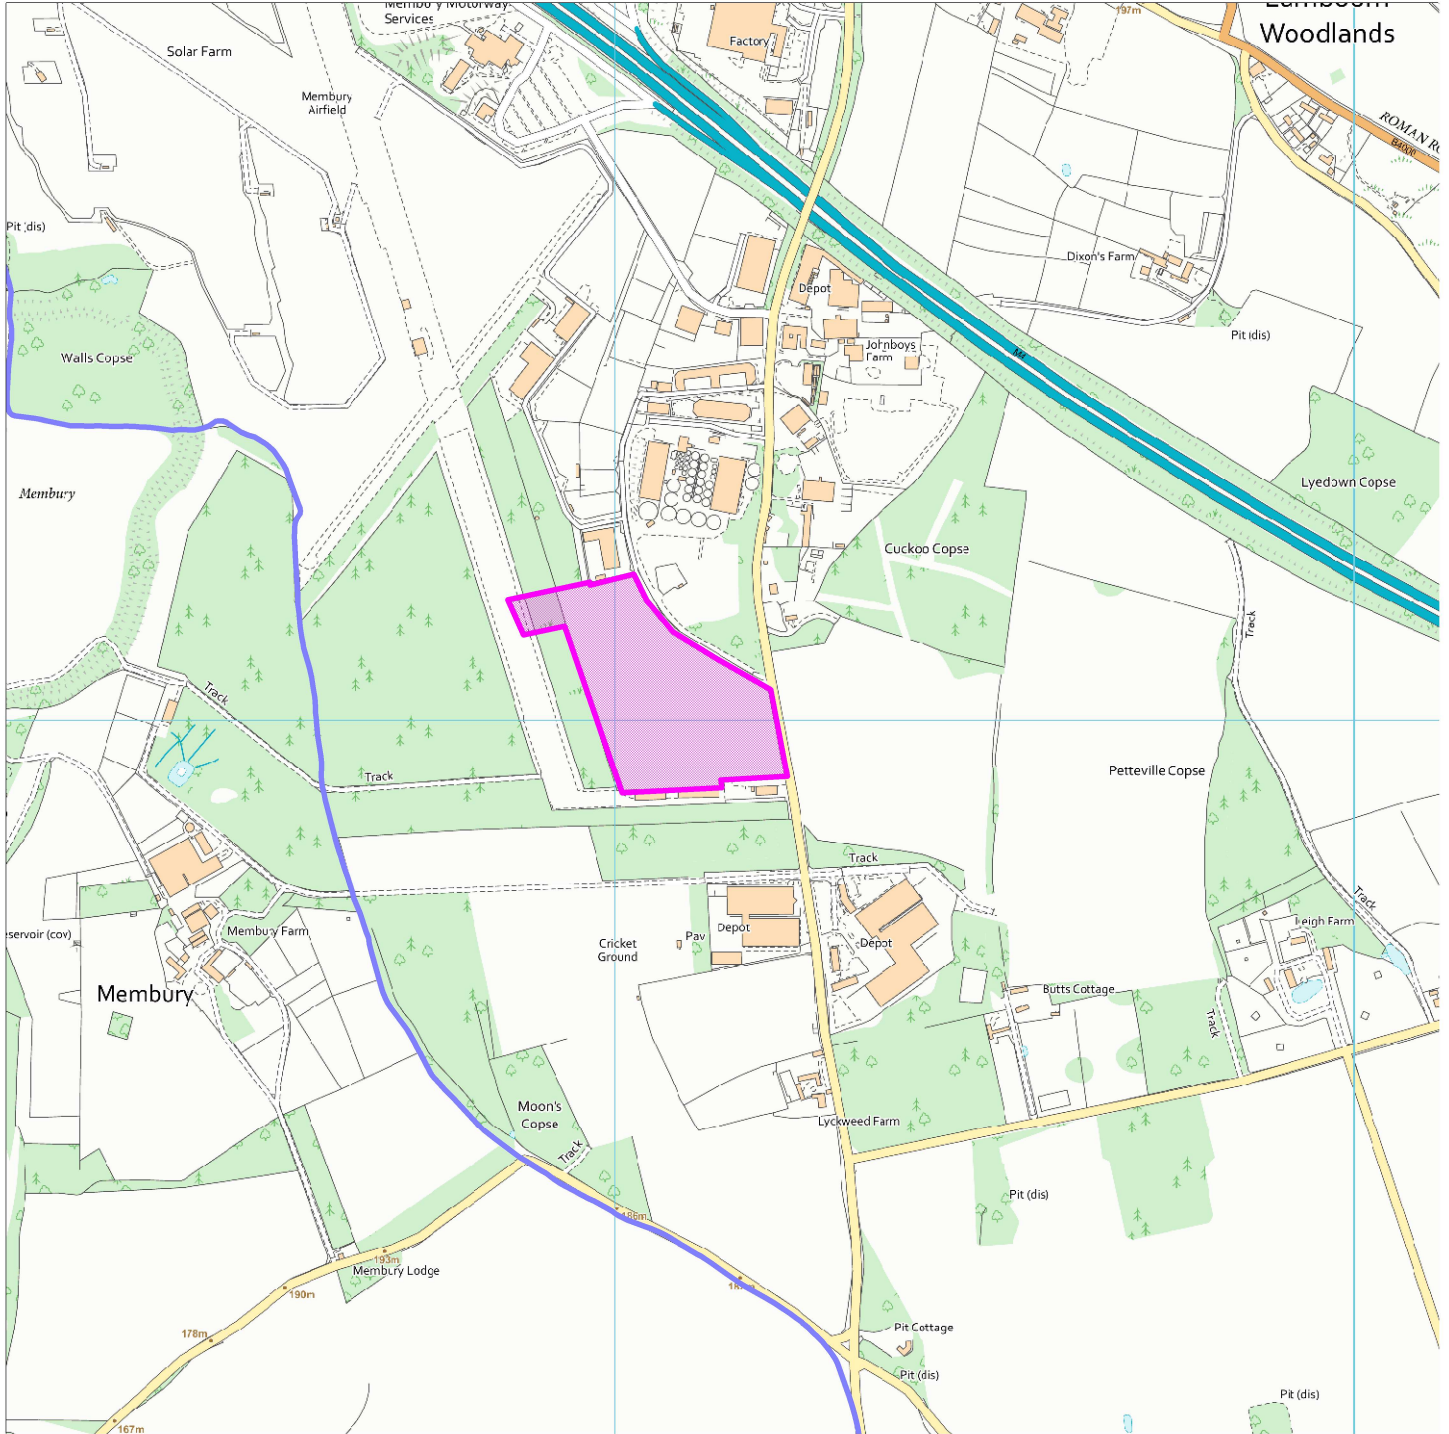

Land South Of Tower Works, Lambourn Woodlands, Hungerford, RG17 7TJ

Map Centre Coordinates :

Scale : 1:10237

Reproduced from the Ordnance Survey map with the permission of the Controller of Her Majesty's Stationery Office © Crown Copyright 2003.

Unauthorised reproduction infringes Crown Copyright and may lead to prosecution or civil proceedings .

<b>Organisation</b>	West Berkshire Council
<b>Department</b>	
<b>Comments</b>	Not Set
<b>Date</b>	26 January 2023
<b>SLA Number</b>	0100024151